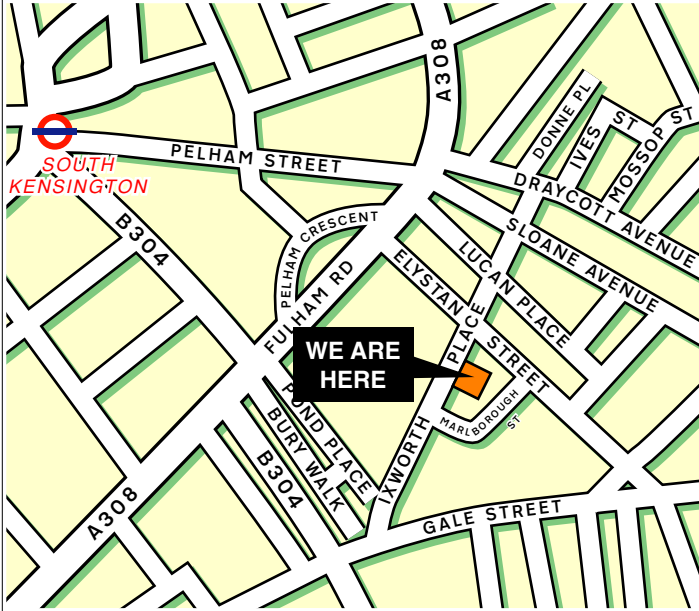

Directions to Aurum

Take the tube to South Kensington tube station.
Take the left exit out of the station and turn left into Pelham Street.
Walk to the end of the road, cross straight over the road junction onto Sloane Avenue.
Take the first right turn into Ixworth Place and continue walking towards My Hotel.
The office is at number 37 which is the building next to My Hotel.
It will take approximately 7-10mins to walk from the station to the office

By Underground, South Kensington

Piccadilly, Circle and District Lines.

By Air, London Heathrow

Take a train to Paddington from Heathrow and take the tube to South Kensington.

Parking

There are metered parking areas nearby.