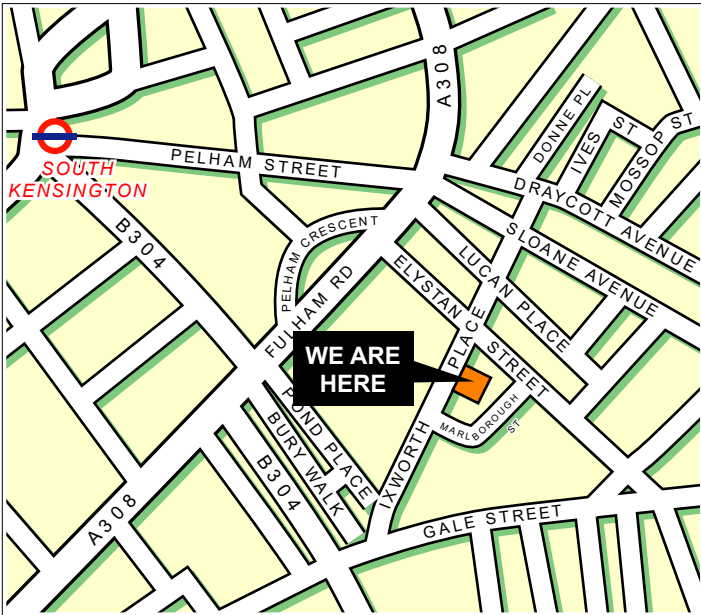

AURUM FUNDS LIMITED AURUM RESEARCH LIMITED

Part of the Aurum Group

Ixworth House,
37 Ixworth Place,
London, SW3 3QH
United Kingdom

Tel: +44 20 7589 1130
Email: info@aurum.com

Directions to Aurum

Take the tube to South Kensington tube station.
Take the left exit out of the station and turn left into Pelham Street.
Walk to the end of the road, cross straight over the road junction onto Sloane Avenue.

Take the first right turn into Ixworth Place and continue walking towards Sonder, Chelsea Green.

The office is at number 37 which is the building next to Sonder, Chelsea Green.
It will take approximately 7-10mins to walk from the station to the office

By Underground, South Kensington

Piccadilly, Circle and District Lines.

By Air, London Heathrow

Get a train or the Elizabeth Line to Paddington and take the Circle or District Line Underground to South Kensington.